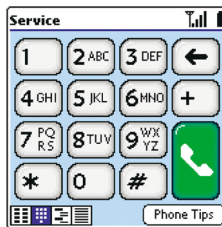

mobile phone

The Treo communicator does everything a mobile phone does and more. That's because this dual-band GSM 900-1800 phone features a personal speaker phone and makes calling easier and faster than ever before thanks to full integration with built-in PhoneBook. Treo also includes all the features you would expect in a phone, like named speed dial, three-way calling and call history.